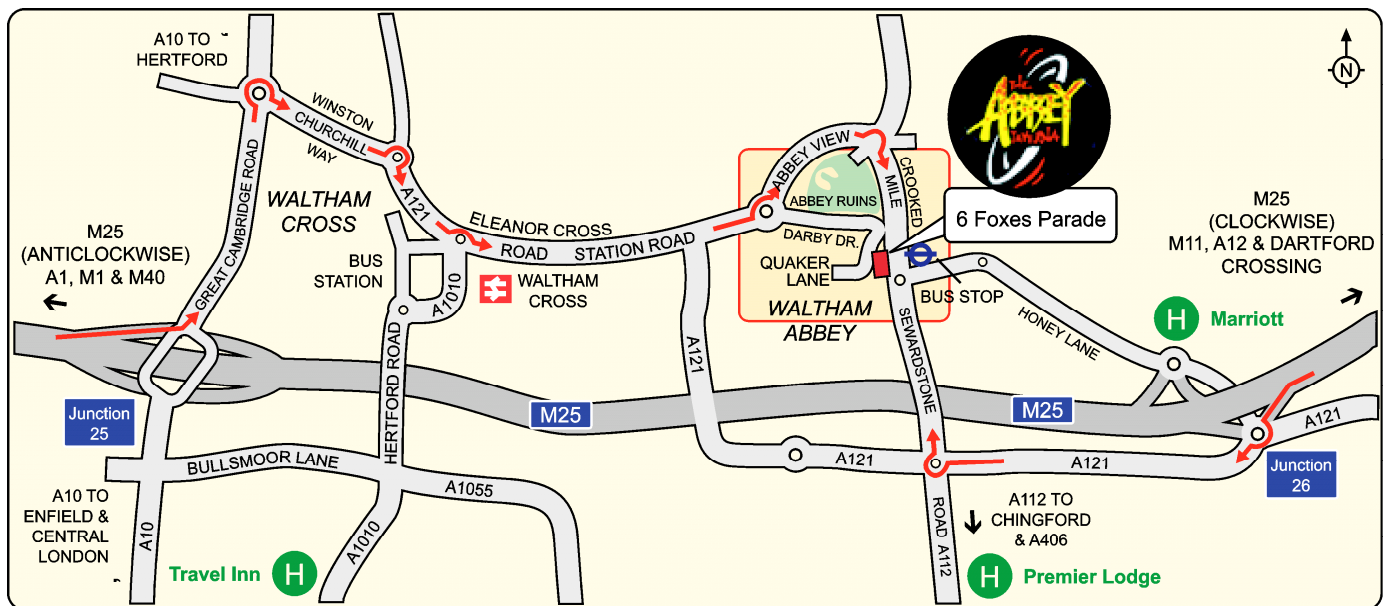

Things are really happening at the Abbey

location

Abbey Taverna

6 Foxes Parade, Sewardstone Road, Waltham Abbey, Essex, EN9 1PH

Tel: +44 (0)1992 767602 Fax: +44 (0)1992 788566

Public Transport

By Rail

Waltham Cross station, approximately 5 minutes drive by taxi

By Bus

The 505 from Harlow to Walthamstow operates via Sewardstone Road, the bus stops on the opposite side of the road to The Abbey Taverna.

Alternatively, take the following buses (No's 217, 279, 317, 327 & 419) to Waltham Cross Bus Station, then a short taxi journey to The Abbey Taverna.

Parking

Is available nearby in Quakers Lane.

When leaving our premises late at night please do so quietly,
with due care and consideration for our neighbours.